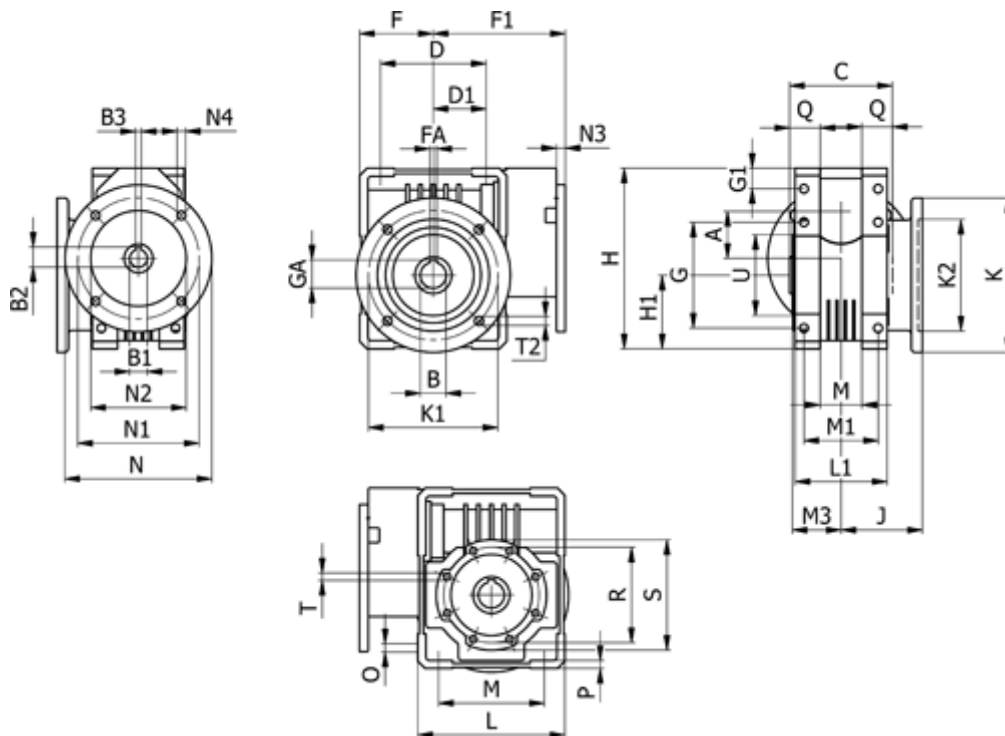

Article number: 392111004554510

Description: Worm gear  
WR 110-UFC2-45-112B5, without lubrication

## Measures

A = 110.10	E = 20	H = 308.0	M = 184	N4 = M12x13	U = 130
B = 42	E1 = 12	H1 = 125.0	M1 = 115	O = 14.0	
B1 E7 = 28	F = 125	J = 179.5	M2 = 69	P = 14	
B2 = 31.3	F1 = 213	K = 280	M3 = 73.0	Q = 45	
B3 H9 = 8	FA = 12	K1 = 230	N = 250	R = 165	
C = 155	G = 184	K2 = 170	N1 = 215	S = 200	
D = 174.0	G1 = 58.0	L = 250	N2 = 180	T = M12x19	
D1 = 82.0	GA = 45.3	L1 = 143	N3 = 13.0	T2 = 13.0	